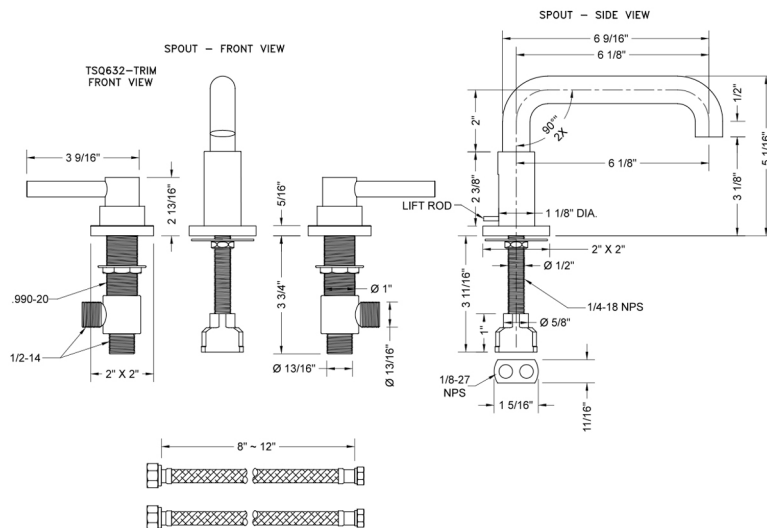

## FEATURES:

- All brass 8" - 12" widespread faucet includes brass pop-up drain with overflow
- 1/4 turn ceramic valves
- Low Profile Swivel Spout (For Stationary Spout option, contact JACLO)
- Available Flow Rates: 1.5, 1.2 & 0.5 GPM. Additional flow rate (aerator) options available. Contact JACLO.
- 5 3/4" spout reach
- Spout Hole Size: 1 1/2" - 1 7/8"
- Valve Hole Size: 1 1/8" - 1 5/8"
- ADA Compliant Levers

## SPECIFICATION DRAWING: