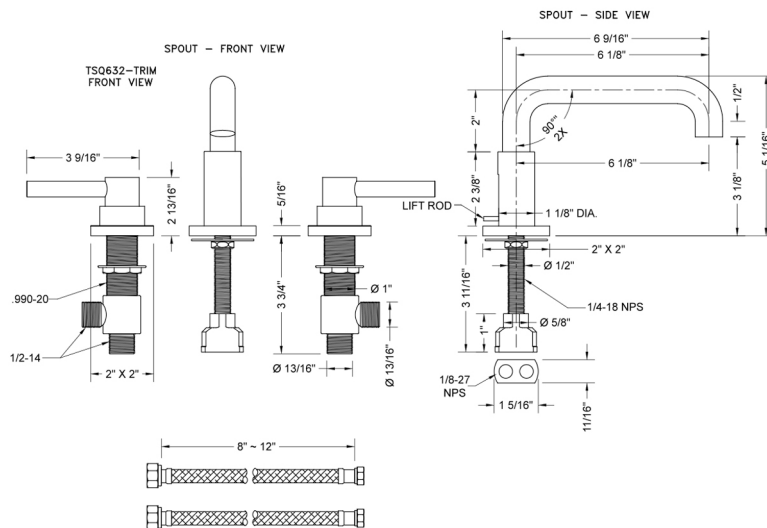

SPECIFICATION DRAWING: