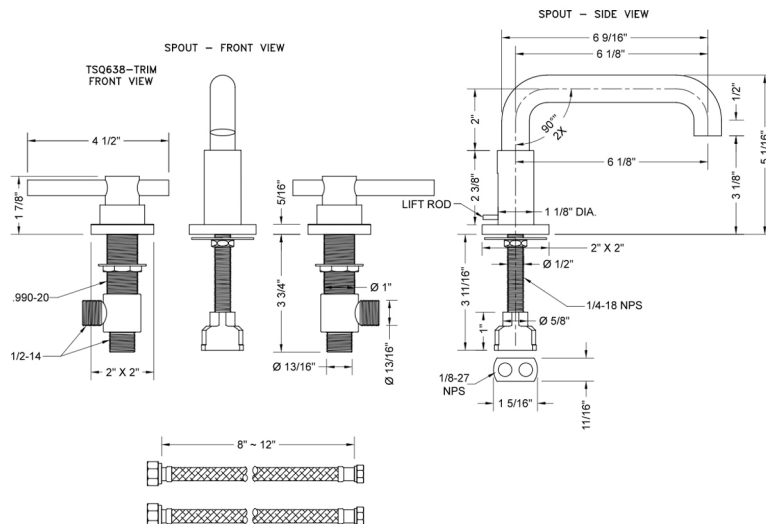

Downtown Contempo Faucet with Square Escutcheons & Peg Lever Handles -1.2 GPM

Model #: 8883-TSQ638-1.2-

JACLO®

Confidence from start to finish.™

FEATURES:

- All brass 8" - 12" widespread faucet includes brass pop-up drain with overflow
- 1/4 turn ceramic valves
- Low Profile Swivel Spout (For Stationary Spout option, contact JACLO)
- Available Flow Rates: 1.5, 1.2 & 0.5 GPM. Additional flow rate (aerator) options available. Contact JACLO.
- 5 3/4" spout reach
- Spout Hole Size: 1 1/2" - 1 7/8"
- Valve Hole Size: 1 1/8" - 1 5/8"
- ADA Compliant Levers

SPECIFICATION DRAWING:

AVAILABLE HANDLES:

COMPLIANCES:

CEC

Complies with: ASME A112.18.1-2012/CSA B125.1-12