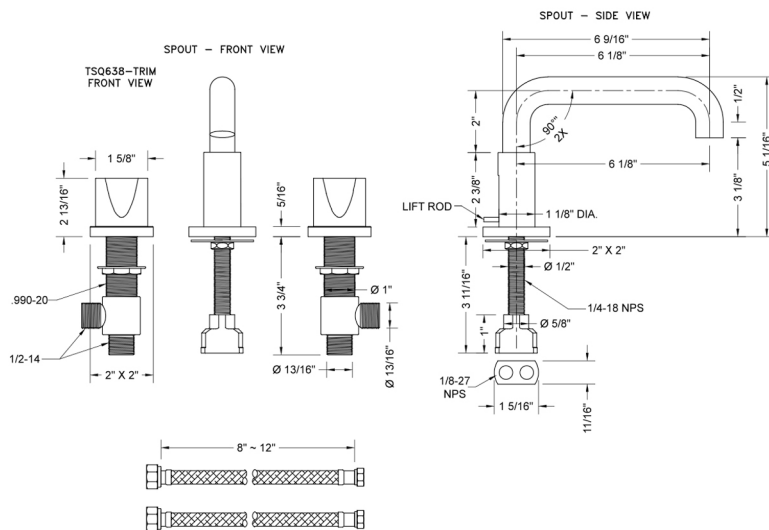

Downtown Contempo Faucet with Square Escutcheons & Thumb Handles- 0.5 GPM

Model #: 8883-TSQ672-0.5-

JACLO®

Confidence from start to finish.™

FEATURES:

- All brass 8" - 12" widespread faucet includes brass pop-up drain with overflow
- 1/4 turn ceramic valves
- Low Profile Swivel Spout (For Stationary Spout option, contact JACLO)
- Available Flow Rates: 1.5, 1.2 & 0.5 GPM. Additional flow rate (aerator) options available. Contact JACLO.
- 5 3/4" spout reach
- Spout Hole Size: 1 1/2" - 1 7/8"
- Valve Hole Size: 1 1/8" - 1 5/8"

SPECIFICATION DRAWING:

AVAILABLE HANDLES:

COMPLIANCES: