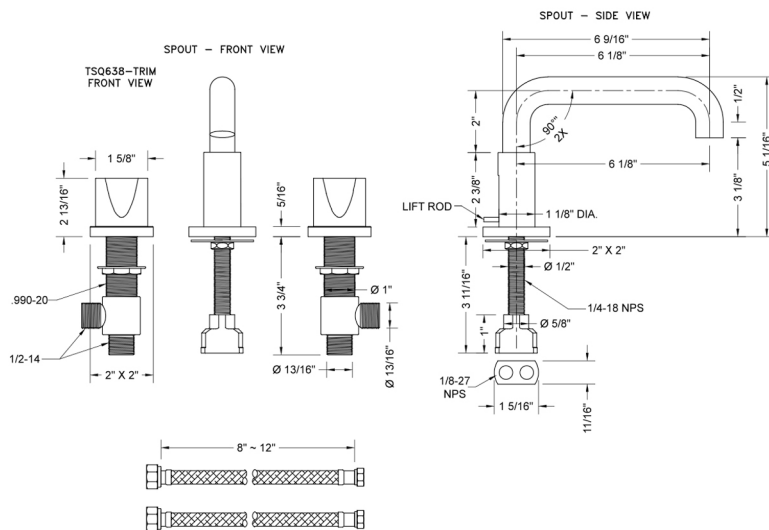

SPECIFICATION DRAWING: