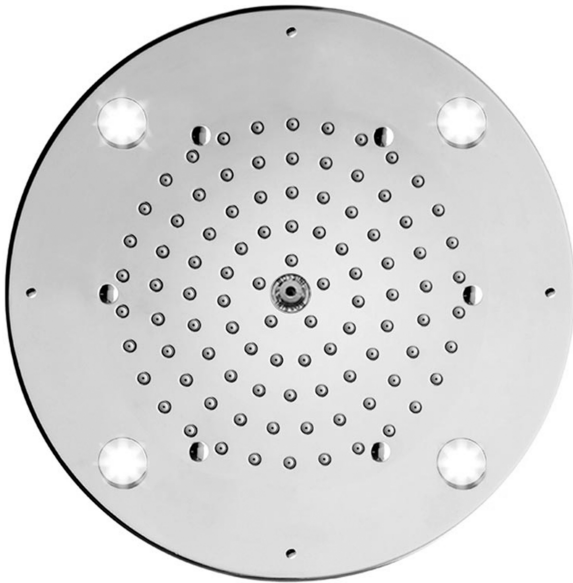

## 8" Diameter CIRCOLARE Dream Light

Model #: 8R-DLRC-

### FEATURES:

- Round dream light water feature rain canopy
- Single color-fixed lighting
- LED low voltage light colors available: White (013), Blue (015), Amber (016), Red (017), Green (018)
- White (013), Blue (015), Amber (016), Red (017), Green (018)
- 1/2" male IPS connection with flexible hose
- Flow Control sensor activates lights on/off. Does not include wall-mounted control panel
- Surface or flush mount to ceiling
- Easy clean replaceable rubber jets
- Input voltage 110V AC (transformer included)
- CE approved
- Requires minimum flow rate of 5.5 GPM
- Standard finish is chrome. For other finish options, contact JACLO for pricing & availability

### AVAILABLE FINISHES:

Polished Chrome (PCH)