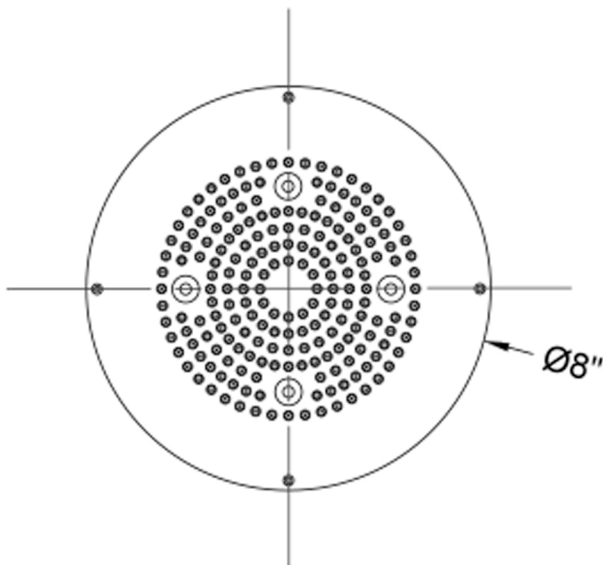

SPRAY PATTERNS: