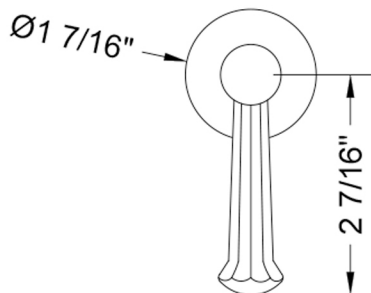

Toilet Tank Trip Lever to Fit Kohler Model #: 9131-

FEATURES:

- Replacement for Kohler K-9131 and K-3324
- Brass arm, spud and handle
- Fits Kohler Model: Kathryn
- Not available in ULB

AVAILABLE FINISHES:

SPECIFICATION DRAWING:

FRONT VIEW

SIDE VIEW