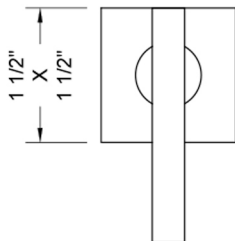

Toilet Tank Trip Lever to Fit TOTO- Legato

Model #: 9312-

FEATURES:

- Toilet tank "trip" lever to fit TOTO model: THU312 & THU312N
- Brass arm
- Fits TOTO Models: Legato

AVAILABLE FINISHES:

Polished Chrome (PCH)	Satin Chrome (SC)	Bronze Umber (BU)
Satin Nickel (SN)	Pewter (PEW)	Caramel Bronze (CB)
Polished Nickel (PN)	Antique Brass (AB)	Antique Copper (ACU)
Oil-Rubbed Bronze (ORB)	Polished Brass (PB)	Polished Copper (PCU)
Vintage Bronze (VB)	Satin Brass (SB)	Matte Black (MBK)
Satin Gold (SG)	Polished Gold (PG)	Black Nickel (BKN)
White (WH)	Unlacquered Brass (ULB)	Satin Cooper (SCU)
Almond (ALD)	Amber (AMB)	Azure Blue (AZB)
Coral (COR)	Mint Green (GRN)	Stone Grey (GRY)
Lilac (LAC)	Light Blue (LBL)	Limon (LIM)
Plum (PLM)	Pink (PNK)	Red (RED)
Graphite (GPH)	Aged Unlacquered Brass (AUB)	

SPECIFICATION DRAWING:

FRONT VIEW

SIDE VIEW