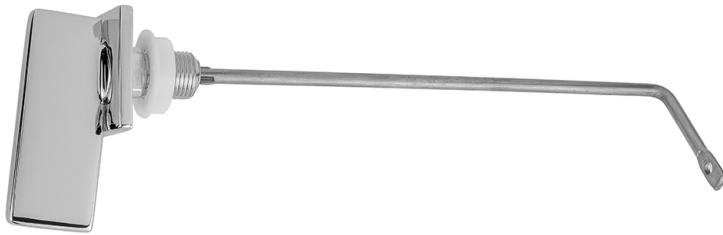

Toilet Tank Trip Lever to Fit TOTO- Legato

Model #: 9312-

FEATURES:

- Toilet tank "trip" lever to fit TOTO model: THU312 & THU312N
- Brass arm
- Fits TOTO Models: Legato

AVAILABLE FINISHES:

Polished Chrome (PCH)	Satin Chrome (SC)	Bronze Umber (BU)
Satin Nickel (SN)	Pewter (PEW)	Caramel Bronze (CB)
Polished Nickel (PN)	Antique Brass (AB)	Antique Copper (ACU)
Oil-Rubbed Bronze (ORB)	Polished Brass (PB)	Polished Copper (PCU)
Vintage Bronze (VB)	Satin Brass (SB)	Matte Black (MBK)
Satin Gold (SG)	Polished Gold (PG)	Black Nickel (BKN)
White (WH)	Unlacquered Brass (ULB)	Satin Cooper (SCU)
Almond (ALD)	Amber (AMB)	Azure Blue (AZB)
Coral (COR)	Mint Green (GRN)	Stone Grey (GRY)
Lilac (LAC)	Light Blue (LBL)	Limon (LIM)
Plum (PLM)	Pink (PNK)	Red (RED)
Graphite (GPH)	Aged Unlacquered Brass (AUB)	

SPECIFICATION DRAWING:

FRONT VIEW

SIDE VIEW