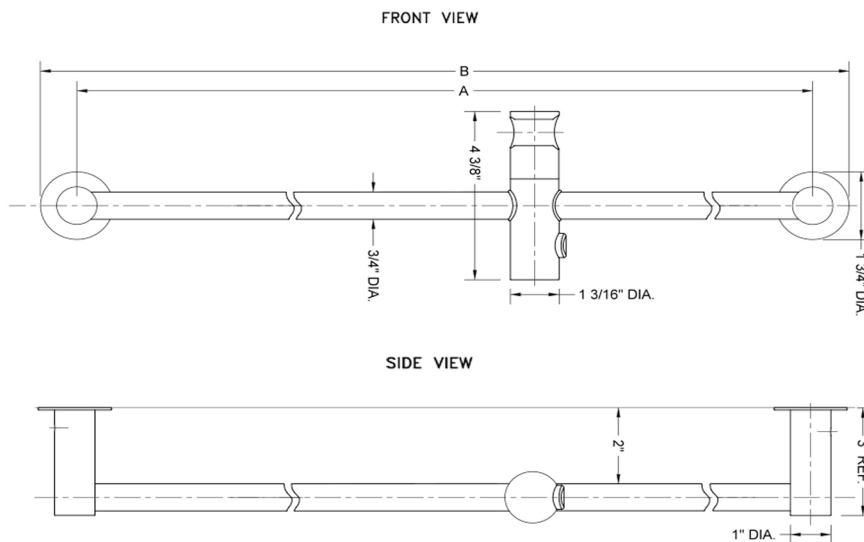

## 24" Contemporary Slim Wall Bar

Model #: 9624-

### FEATURES:

- Brass contemporary slim wall bar
- Adjustable handshower angle
- Push button slider easily moves up & down & side to side
- Conical end of hose sits in holder
- Mounting hardware included
- CLSD-95 soap dish for wall bar sold separately
- Not available in PG, SG, WH, and JACLO=COLOR
- Custom lengths available less than 36". Contact JACLO for pricing & availability.

### SPECIFICATION DRAWING:

DECORATIVE WALL BARS			
PART. #	DESCRIPTION	A	B
9624	24" WALL BAR	24"	25 3/4"
9630	30" WALL BAR	30"	31 3/4"
9636	36" WALL BAR	36"	37 3/4"