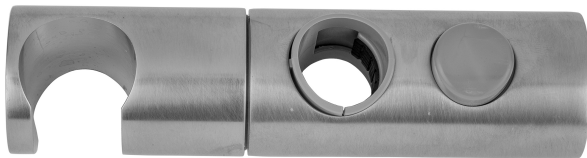

## Slider for 9636 Wall Bar

Model #: 9636-SLIDER-

### FEATURES:

- Replacement handshower slider for 9624, 9630, and 9636 wall bars
- Conical end of hose sits in fork

### AVAILABLE FINISHES:

Polished Chrome (PCH)	Satin Chrome (SC)	Bronze Umber (BU)
Satin Nickel (SN)	Pewter (PEW)	Caramel Bronze (CB)
Polished Nickel (PN)	Antique Brass (AB)	Antique Copper (ACU)
Oil-Rubbed Bronze (ORB)	Polished Brass (PB)	Polished Copper (PCU)
Vintage Bronze (VB)	Satin Brass (SB)	Matte Black (MBK)
Satin Gold (SG)	Polished Gold (PG)	Black Nickel (BKN)
White (WH)	Unlacquered Brass (ULB)	Satin Cooper (SCU)
Almond (ALD)	Amber (AMB)	Azure Blue (AZB)
Coral (COR)	Mint Green (GRN)	Stone Grey (GRY)
Lilac (LAC)	Light Blue (LBL)	Limon (LIM)
Plum (PLM)	Pink (PNK)	Red (RED)
Graphite (GPH)	Aged Unlacquered Brass (AUB)	