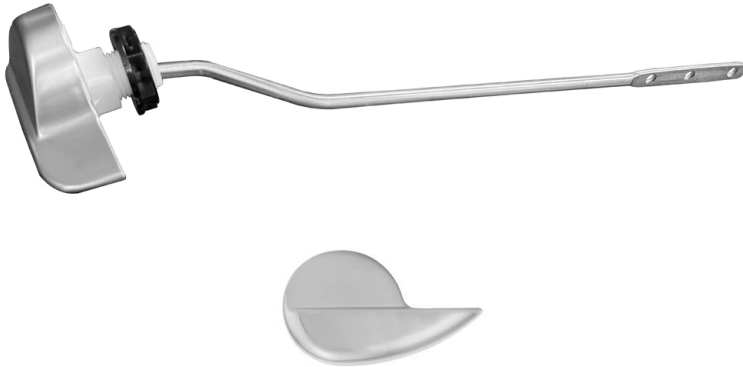

Toilet Tank Trip Lever to fit Duravit
Model #: 965-

FEATURES:

- Toilet tank "trip" lever to fit Duravit model: 00 7486 10 00 (Left Hand)
- Side mount
- Fits Duravit Models: 1930 series, D-Code, D-Neo, D-Ne PRO series, DuraStyle, Duravit No. 1, Duravit No. 1 PRO, Aniell, ME by Starck, Qatego, Soleil by Starck, Starck 3
- Not available in ULB

AVAILABLE FINISHES:

Polished Chrome (PCH)	Satin Chrome (SC)	Bronze Umber (BU)
Satin Nickel (SN)	Pewter (PEW)	Caramel Bronze (CB)
Polished Nickel (PN)	Antique Brass (AB)	Antique Copper (ACU)
Oil-Rubbed Bronze (ORB)	Polished Brass (PB)	Polished Copper (PCU)
Vintage Bronze (VB)	Satin Brass (SB)	Matte Black (MBK)
Satin Gold (SG)	Polished Gold (PG)	Black Nickel (BKN)
White (WH)	Unlacquered Brass (ULB)	Almond (ALD)
Amber (AMB)	Azure Blue (AZB)	Coral (COR)
Mint Green (GRN)	Stone Grey (GRY)	Lilac (LAC)
Light Blue (LBL)	Limon (LIM)	Plum (PLM)
Pink (PNK)	Red (RED)	Graphite (GPH)
Aged Urban Brass (AUB)		