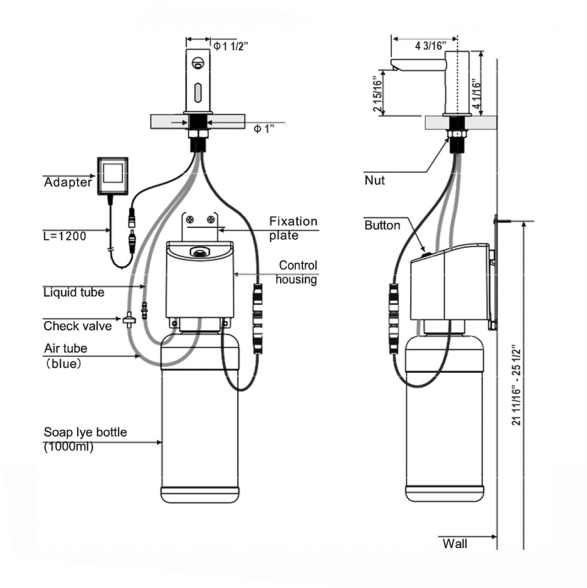

SPECIFICATION DRAWING: