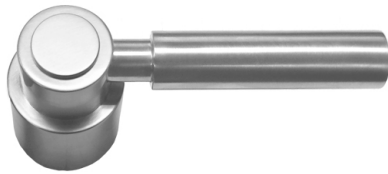

Contempo Lever Handle

Model #: 9880-LEVER-

FEATURES:

- All brass replacement lever handle
- Replacement for Contempo Collection showers & faucets, roman tub trims

AVAILABLE FINISHES:

Polished Chrome (PCH)	Satin Chrome (SC)	Bronze Umber (BU)
Satin Nickel (SN)	Pewter (PEW)	Caramel Bronze (CB)
Polished Nickel (PN)	Antique Brass (AB)	Antique Copper (ACU)
Oil-Rubbed Bronze (ORB)	Polished Brass (PB)	Polished Copper (PCU)
Vintage Bronze (VB)	Satin Brass (SB)	Matte Black (MBK)
Satin Gold (SG)	Polished Gold (PG)	Black Nickel (BKN)
White (WH)	Unlacquered Brass (ULB)	Satin Cooper (SCU)
Almond (ALD)	Amber (AMB)	Azure Blue (AZB)
Coral (COR)	Mint Green (GRN)	Stone Grey (GRY)
Lilac (LAC)	Light Blue (LBL)	Limon (LIM)
Plum (PLM)	Pink (PNK)	Red (RED)
Graphite (GPH)	Aged Unlacquered Brass (AUB)	

SPECIFICATION DRAWING:

TOP VIEW

FRONT VIEW