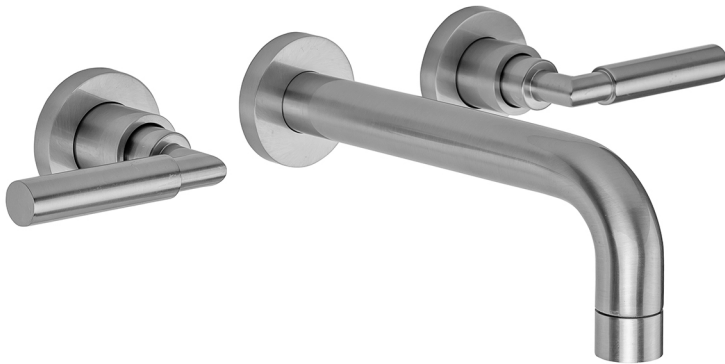

Contempo Wall Faucet with Lever Handles- 0.5 GPM

Model #: 9880-W-WT459-TR-0.5-

FEATURES:

- All brass construction
- 1/4 turn ceramic valves
- Stationary wall mounted spout
- Available flow rates: 0.5 - 1.5 GPM. Standard flow rate is 1.5 GPM
- To order non-standard flow rate add rate to part number (e.g. 8110-L-TRIM-0.5-PCH)
- Not available in ULB
- Requires rough kit 6660-RGH for single handle trim & 5550-RGH for 2 handle trim
- Drain not included

AVAILABLE FINISHES:

Polished Chrome (PCH)	Satin Chrome (SC)	Bronze Umber (BU)
Satin Nickel (SN)	Pewter (PEW)	Caramel Bronze (CB)
Polished Nickel (PN)	Antique Brass (AB)	Antique Copper (ACU)
Oil-Rubbed Bronze (ORB)	Polished Brass (PB)	Polished Copper (PCU)
Vintage Bronze (VB)	Satin Brass (SB)	Matte Black (MBK)
Satin Gold (SG)	Polished Gold (PG)	Black Nickel (BKN)
White (WH)	Satin Cooper (SCU)	Almond (ALD)
Amber (AMB)	Azure Blue (AZB)	Coral (COR)
Mint Green (GRN)	Stone Grey (GRY)	Lilac (LAC)
Light Blue (LBL)	Limon (LIM)	Plum (PLM)
Pink (PNK)	Red (RED)	Graphite (GPH)
Aged Unlacquered Brass (AUB)		

SPECIFICATION DRAWING:

AVAILABLE HANDLES:

WT459

WT462