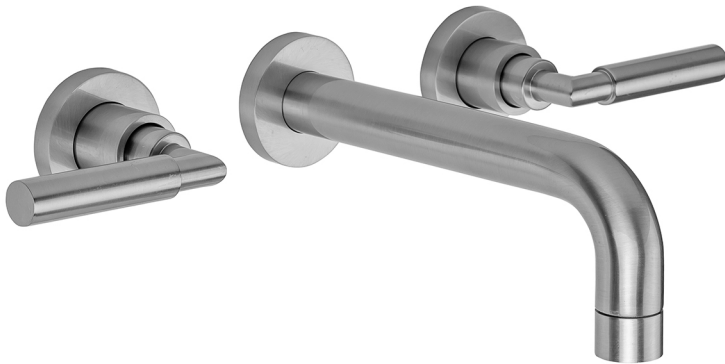

## Contempo Wall Faucet with Lever Handles- 1.2 GPM

Model #: 9880-W-WT459-TR-1.2-

### FEATURES:

- All brass construction
- 1/4 turn ceramic valves
- Stationary wall mounted spout
- Available flow rates: 0.5 - 1.5 GPM. Standard flow rate is 1.5 GPM
- To order non-standard flow rate add rate to part number (e.g. 8110-L-TRIM-0.5-PCH)
- Not available in ULB
- Requires rough kit 6660-RGH for single handle trim & 5550-RGH for 2 handle trim
- Drain not included