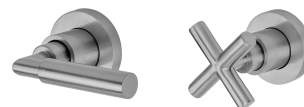

SPECIFICATION DRAWING:

AVAILABLE HANDLES:

WT459

WT462