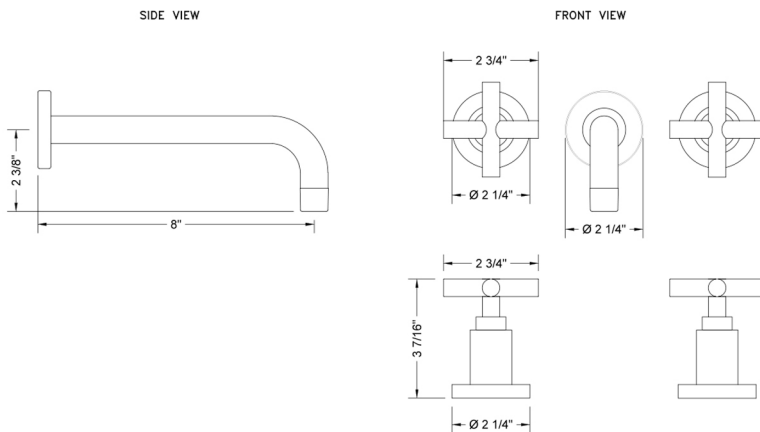

Contempo Wall Faucet TRIM with Cross Handles- 0.5 GPM

JACLO®

Confidence from start to finish.™

Model #: 9880-W-WT462-TR-0.5-

FEATURES:

- All brass construction
- 1/4 turn ceramic valves
- Stationary wall mounted spout
- Available flow rates: 0.5 - 1.5 GPM. Standard flow rate is 1.5 GPM
- To order non-standard flow rate add rate to part number (e.g. 8110-L-TRIM-0.5-PCH)
- Not available in ULB
- Requires rough kit 6660-RGH for single handle trim & 5550-RGH for 2 handle trim
- Drain not included

SPECIFICATION DRAWING:

AVAILABLE HANDLES: