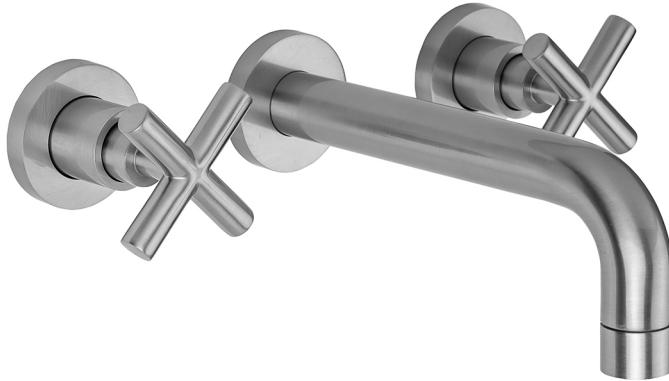

Contempo Wall Faucet TRIM with Cross Handles- 0.5 GPM

JACLO®

Confidence from start to finish.™

Model #: 9880-W-WT462-TR-0.5-

FEATURES:

- All brass construction
- 1/4 turn ceramic valves
- Stationary wall mounted spout
- Available flow rates: 0.5 - 1.5 GPM. Standard flow rate is 1.5 GPM
- To order non-standard flow rate add rate to part number (e.g. 8110-L-TRIM-0.5-PCH)
- Not available in ULB
- Requires rough kit 6660-RGH for single handle trim & 5550-RGH for 2 handle trim
- Drain not included

AVAILABLE FINISHES:

Polished Chrome (PCH)	Satin Chrome (SC)	Bronze Umber (BU)
Satin Nickel (SN)	Pewter (PEW)	Caramel Bronze (CB)
Polished Nickel (PN)	Antique Brass (AB)	Antique Copper (ACU)
Oil-Rubbed Bronze (ORB)	Polished Brass (PB)	Polished Copper (PCU)
Vintage Bronze (VB)	Satin Brass (SB)	Matte Black (MBK)
Satin Gold (SG)	Polished Gold (PG)	Black Nickel (BKN)
White (WH)	Satin Cooper (SCU)	Almond (ALD)
Amber (AMB)	Azure Blue (AZB)	Coral (COR)
Mint Green (GRN)	Stone Grey (GRY)	Lilac (LAC)
Light Blue (LBL)	Limon (LIM)	Plum (PLM)
Pink (PNK)	Red (RED)	Graphite (GPH)
Aged Unlacquered Brass (AUB)		

SPECIFICATION DRAWING:

AVAILABLE HANDLES: