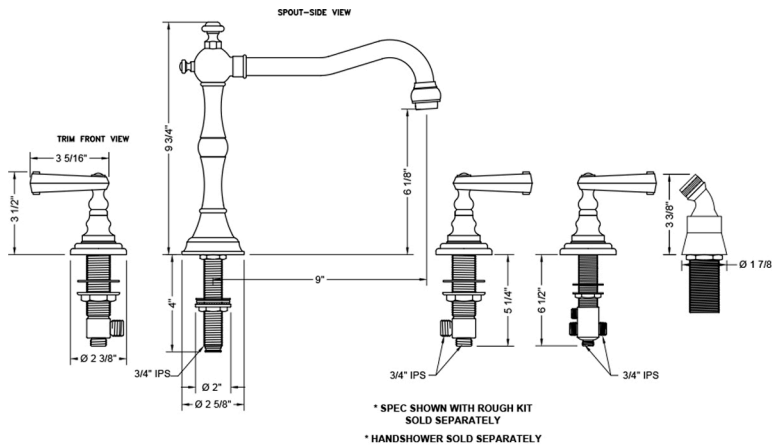

## FEATURES:

- All brass roman deck mount tub set trim
- Any handshower can be used
- Quick connect/disconnect spout
- Swivel Spout includes full flow aerator
- Includes:
  - 3060-DS hose
  - 8029 angled handshower mount
  - 8019 deck mount sleeve
- Order handshower separately
- Spout Hole Size Min-Max: 1 1/4" - 1 3/8"
- Valve Hole Size Min-Max: 1 1/4" - 1 3/8"
- Both standard metal & porcelain buttons/caps are included with the T678 & T692 handle options
- Not available in WH or JACLO=COLOR
- Requires J-6910-DIV-RGH rough in kit

## SPECIFICATION DRAWING: