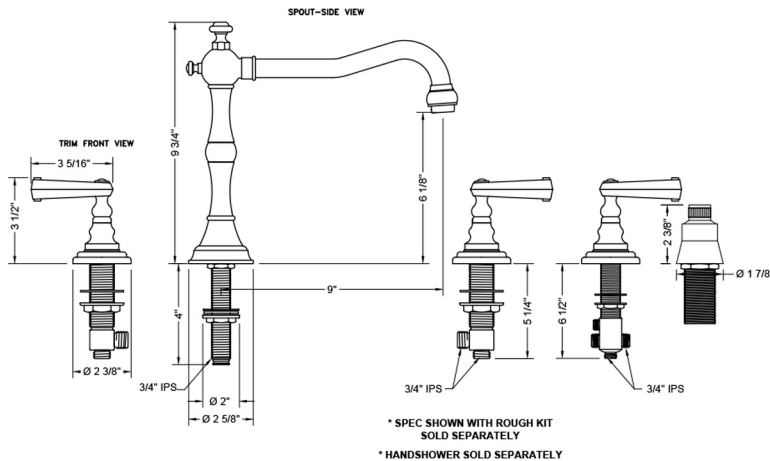

## FEATURES:

- All brass roman deck mount tub set trim
- Any handshower can be used
- Quick connect/disconnect spout
- Swivel Spout includes full flow aerator
- Includes:
  - 3060-DS hose
  - 8030 straight handshower mount
  - 8019 deck mount sleeve
  - Order handshower separately
  - Spout Hole Size Min-Max: 1 1/4" - 1 3/8"
  - Valve Hole Size Min-Max: 1 1/4" - 1 3/8"
- Both standard metal & porcelain buttons/caps are included with the T678 & T692 handle options
- Not available in WH or JACLO=COLOR
- Requires J-6910-DIV-RGH rough in kit

## SPECIFICATION DRAWING: