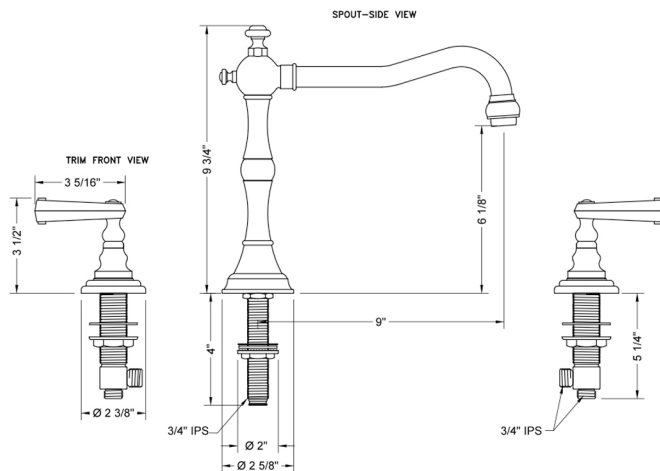

Roaring 20's Roman Tub Set with Ribbon Lever Handles

JACLO®

Confidence from start to finish.*

Model #: 9930-T667-TRIM-

FEATURES:

- All brass roman deck mount tub set trim
- Quick connect/disconnect spout
- Swivel Spout includes full flow aerator
- Spout Hole Size Min-Max: 1 1/4" - 1 3/8"
- Valve Hole Size Min-Max: 1 1/4" - 1 3/8"
- Both standard metal & porcelain buttons/caps are included with the T678 & T692 handle options
- Requires J-6910 rough in kit

SPECIFICATION DRAWING:

* SPEC SHOWN WITH ROUGH KIT
SOLD SEPARATELY

AVAILABLE HANDLES:

T667

T674

T678

T679

T692