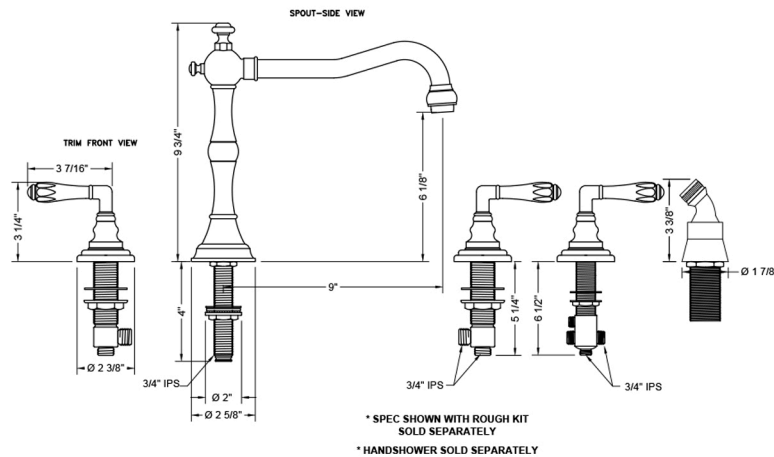

Roaring 20's Roman Tub Set with Smooth Lever Handles and Angled Handshower

Model #: 9930-T674-A-TRIM-

FEATURES:

- All brass roman deck mount tub set trim
- Any handshower can be used
- Quick connect/disconnect spout
- Swivel Spout includes full flow aerator
- Includes:
 - 3060-DS hose
 - 8029 angled handshower mount
 - 8019 deck mount sleeve
- Order handshower separately
- Spout Hole Size Min-Max: 1 1/4" - 1 3/8"
- Valve Hole Size Min-Max: 1 1/4" - 1 3/8"
- Both standard metal & porcelain buttons/caps are included with the T678 & T692 handle options
- Not available in WH or JACLO=COLOR
- Requires J-6910-DIV-RGH rough in kit

SPECIFICATION DRAWING:

AVAILABLE HANDLES: