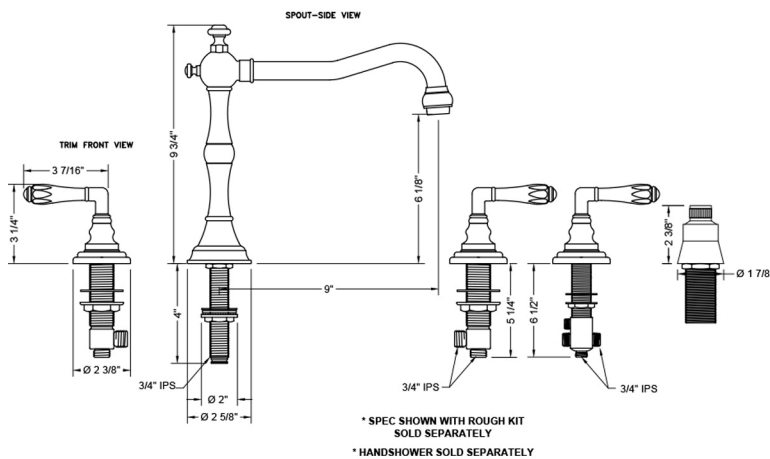

Roaring 20's Roman Tub Set with Smooth Lever Handles and Straight Handshower

Model #: 9930-T674-S-TRIM-

FEATURES:

- All brass roman deck mount tub set trim
- Any handshower can be used
- Quick connect/disconnect spout
- Swivel Spout includes full flow aerator
- Includes:
 - 3060-DS hose
 - 8030 straight handshower mount
 - 8019 deck mount sleeve
 - Order handshower separately
 - Spout Hole Size Min-Max: 1 1/4" - 1 3/8"
 - Valve Hole Size Min-Max: 1 1/4" - 1 3/8"
- Both standard metal & porcelain buttons/caps are included with the T678 & T692 handle options
- Not available in WH or JACLO=COLOR
- Requires J-6910-DIV-RGH rough in kit

SPECIFICATION DRAWING:

AVAILABLE HANDLES: