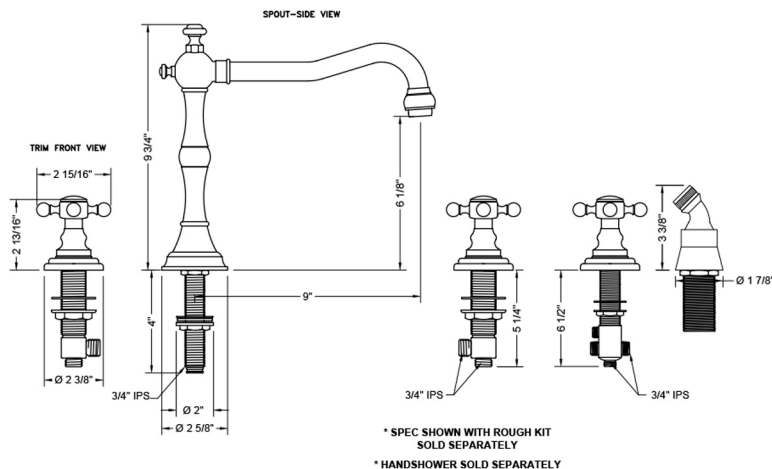

Roaring 20's Roman Tub Set with Ball Cross Handles and Angled Handshower

Model #: 9930-T678-A-TRIM-

FEATURES:

- All brass roman deck mount tub set trim
- Any handshower can be used
- Quick connect/disconnect spout
- Swivel Spout includes full flow aerator
- Includes:
 - 3060-DS hose
 - 8029 angled handshower mount
 - 8019 deck mount sleeve
- Order handshower separately
- Spout Hole Size Min-Max: 1 1/4" - 1 3/8"
- Valve Hole Size Min-Max: 1 1/4" - 1 3/8"
- Both standard metal & porcelain buttons/caps are included with the T678 & T692 handle options
- Not available in WH or JACLO=COLOR
- Requires J-6910-DIV-RGH rough in kit

SPECIFICATION DRAWING:

AVAILABLE HANDLES: