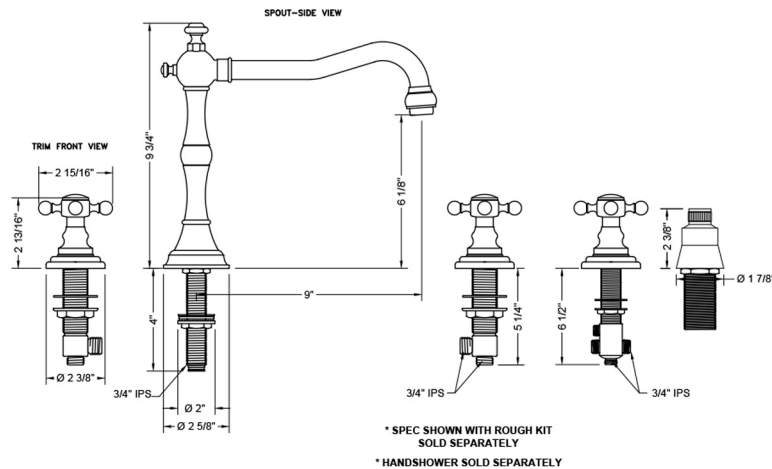

Roaring 20's Roman Tub Set with Ball Cross Handles and Straight Handshower

Model #: 9930-T678-S-TRIM-

JACLO®

Confidence from start to finish.*

FEATURES:

- All brass roman deck mount tub set trim
- Any handshower can be used
- Quick connect/disconnect spout
- Swivel Spout includes full flow aerator
- Includes:
 - 3060-DS hose
 - 8030 straight handshower mount
 - 8019 deck mount sleeve
- Order handshower separately
- Spout Hole Size Min-Max: 1 1/4" - 1 3/8"
- Valve Hole Size Min-Max: 1 1/4" - 1 3/8"
- Both standard metal & porcelain buttons/caps are included with the T678 & T692 handle options
- Not available in WH or JACLO=COLOR
- Requires J-6910-DIV-RGH rough in kit

SPECIFICATION DRAWING:

AVAILABLE HANDLES: