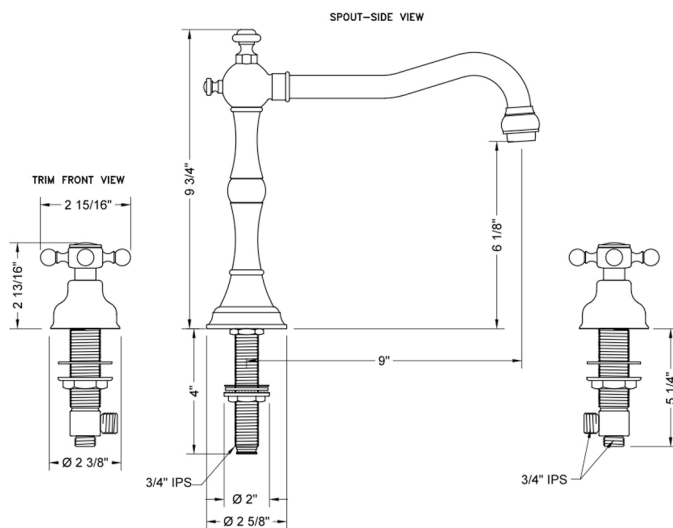

Roaring 20's Roman Tub Set with Ball Cross Handles

Model #: 9930-T678-TRIM-

FEATURES:

- All brass roman deck mount tub set trim
- Quick connect/disconnect spout
- Swivel Spout includes full flow aerator
- Spout Hole Size Min-Max: 1 1/4" - 1 3/8"
- Valve Hole Size Min-Max: 1 1/4" - 1 3/8"
- Both standard metal & porcelain buttons/caps are included with the T678 & T692 handle options
- Requires J-6910 rough in kit

SPECIFICATION DRAWING:

* SPEC SHOWN WITH ROUGH KIT
SOLD SEPARATELY

AVAILABLE HANDLES:

T667

T674

T678

T679

T692