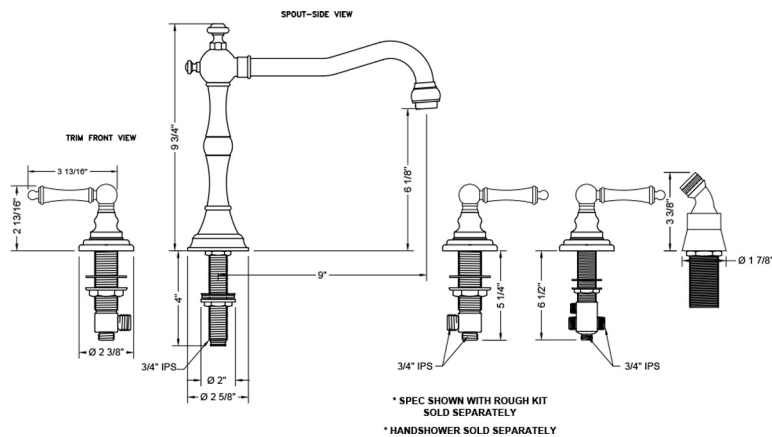

Roaring 20's Roman Tub Set with Ball Lever Handles and Angled Handshower

Model #: 9930-T679-A-TRIM-

FEATURES:

- All brass roman deck mount tub set trim
- Any handshower can be used
- Quick connect/disconnect spout
- Swivel Spout includes full flow aerator
- Includes:
 - 3060-DS hose
 - 8029 angled handshower mount
 - 8019 deck mount sleeve
- Order handshower separately
- Spout Hole Size Min-Max: 1 1/4" - 1 3/8"
- Valve Hole Size Min-Max: 1 1/4" - 1 3/8"
- Both standard metal & porcelain buttons/caps are included with the T678 & T692 handle options
- Not available in WH or JACLO=COLOR
- Requires J-6910-DIV-RGH rough in kit

SPECIFICATION DRAWING:

AVAILABLE HANDLES: