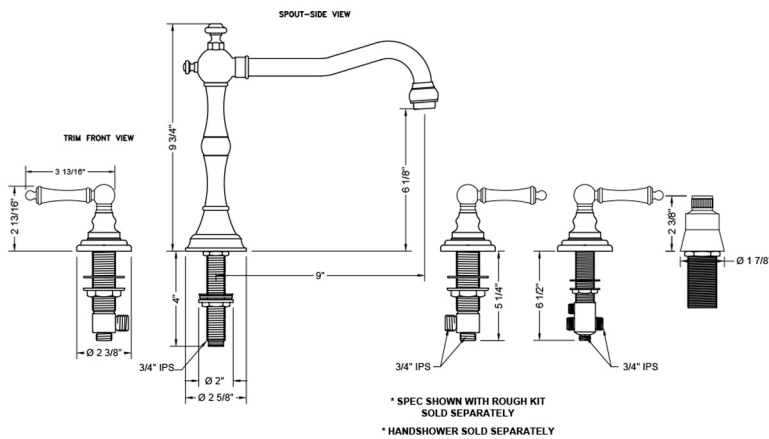

Roaring 20's Roman Tub Set with Ball Lever Handles and Straight Handshower

Model #: 9930-T679-S-TRIM-

FEATURES:

- All brass roman deck mount tub set trim
- Any handshower can be used
- Quick connect/disconnect spout
- Swivel Spout includes full flow aerator
- Includes:
 - 3060-DS hose
 - 8030 straight handshower mount
 - 8019 deck mount sleeve
- Order handshower separately
- Spout Hole Size Min-Max: 1 1/4" - 1 3/8"
- Valve Hole Size Min-Max: 1 1/4" - 1 3/8"
- Both standard metal & porcelain buttons/caps are included with the T678 & T692 handle options
- Not available in WH or JACLO=COLOR
- Requires J-6910-DIV-RGH rough in kit

SPECIFICATION DRAWING:

AVAILABLE HANDLES: