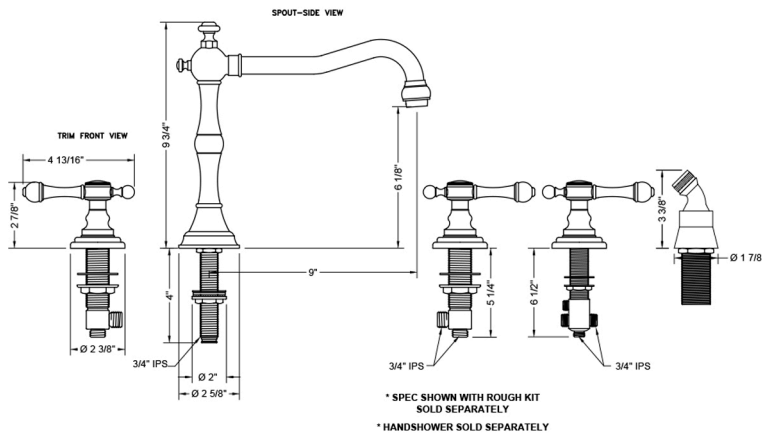

SPECIFICATION DRAWING: