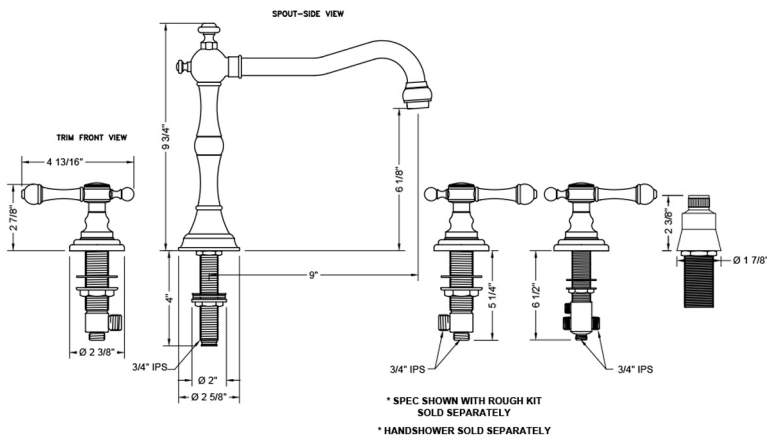

Roaring 20's Roman Tub Set with Majesty Lever Handles and Straight Handshower

Model #: 9930-T692-S-TRIM-

FEATURES:

- All brass roman deck mount tub set trim
- Any handshower can be used
- Quick connect/disconnect spout
- Swivel Spout includes full flow aerator
- Includes:
 - 3060-DS hose
 - 8030 straight handshower mount
 - 8019 deck mount sleeve
 - Order handshower separately
 - Spout Hole Size Min-Max: 1 1/4" - 1 3/8"
 - Valve Hole Size Min-Max: 1 1/4" - 1 3/8"
- Both standard metal & porcelain buttons/caps are included with the T678 & T692 handle options
- Not available in WH or JACLO=COLOR
- Requires J-6910-DIV-RGH rough in kit

SPECIFICATION DRAWING:

AVAILABLE HANDLES: