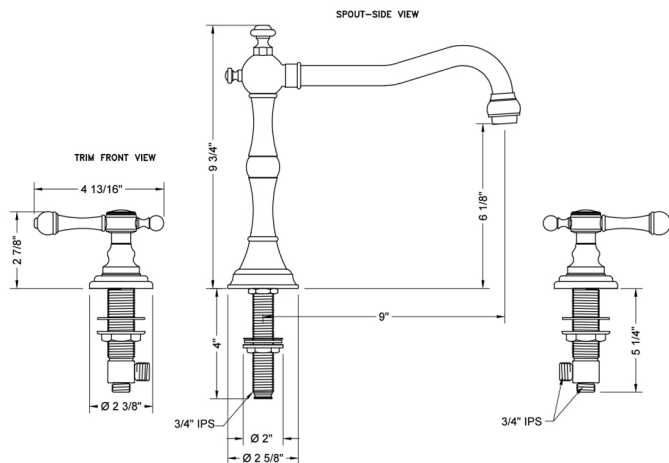

## FEATURES:

- All brass roman deck mount tub set trim
- Quick connect/disconnect spout
- Swivel Spout includes full flow aerator
- Spout Hole Size Min-Max: 1 1/4" - 1 3/8"
- Valve Hole Size Min-Max: 1 1/4" - 1 3/8"
- Both standard metal & porcelain buttons/caps are included with the T678 & T692 handle options
- Requires J-6910 rough in kit

## SPECIFICATION DRAWING:

\* SPEC SHOWN WITH ROUGH KIT  
SOLD SEPARATELY