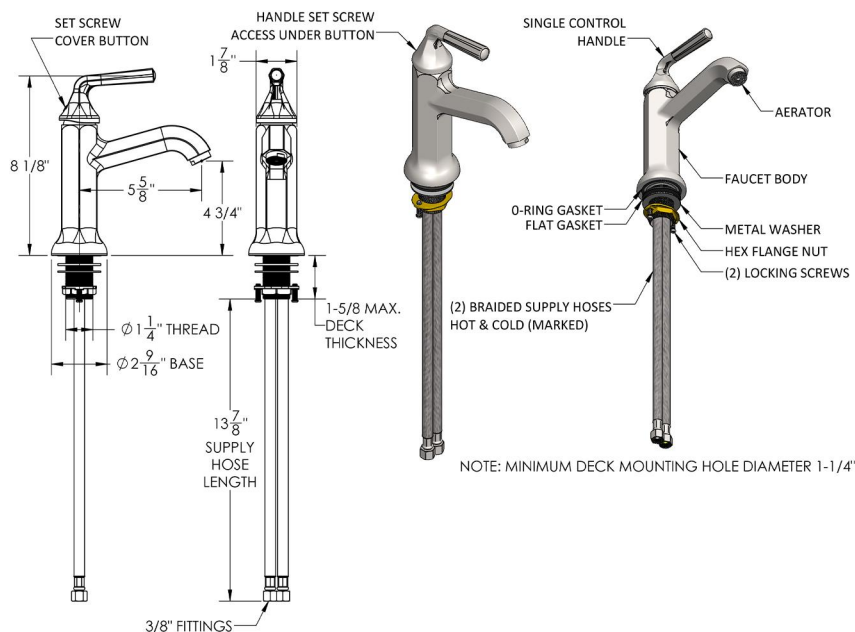

SPECIFICATION DRAWING: