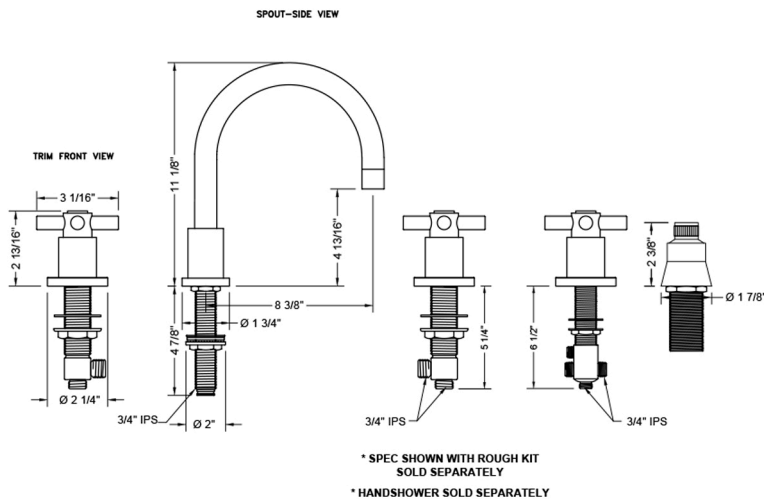

Contempo Roman Tub Set with Contempo High Cross Handles and Straight Handshower

Model #: 9980-C-S-TRIM-

JACLO®

Confidence from start to finish.™

FEATURES:

- All brass roman deck mount tub set trim
- Any handshower can be used
- Quick connect/disconnect spout
- Swivel Spout includes full flow aerator
- Includes:
 - 3060-DS hose
 - 8030 straight handshower mount
 - 8019 deck mount sleeve
- Order handshower separately
- Spout Hole Size Min-Max: 1 1/8" - 1 3/4"
- Valve Hole Size Min-Max: 1 1/4" - 1 3/8"
- Requires J-6912-DIV-RGH rough in kit
- Round escutcheons only
- Not available in WH or JACLO=COLOR

SPECIFICATION DRAWING:

AVAILABLE HANDLES: