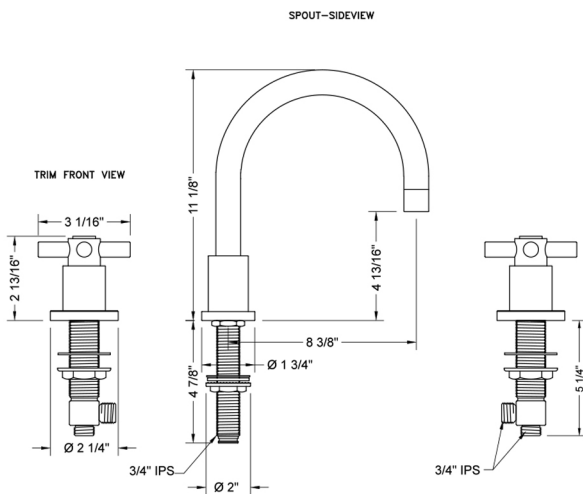

## FEATURES:

- All brass roman deck mount tub set trim
- Quick connect/disconnect spout
- Swivel Spout includes full flow aerator
- Spout Hole Size Min-Max: 1 1/8" - 1 3/4"
- Valve Hole Size Min-Max: 1 1/4" - 1 3/8"
- Requires J-6912 rough in kit
- Round escutcheons only

## SPECIFICATION DRAWING:

\* SPEC SHOWN WITH ROUGH KIT  
SOLD SEPARATELY