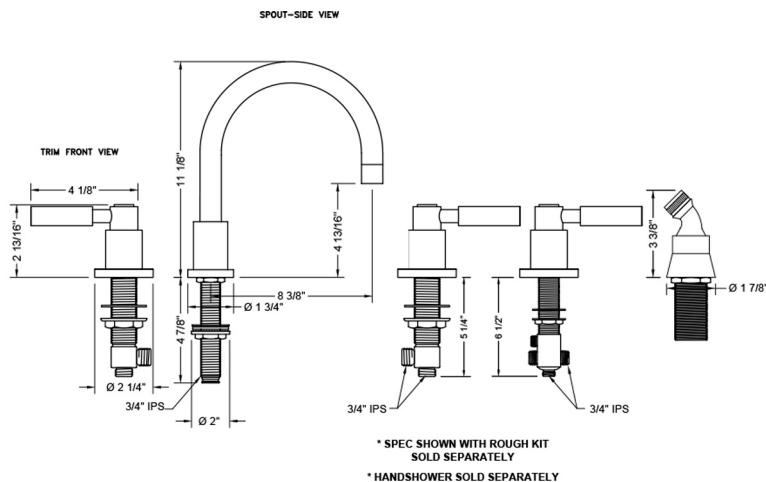

Contempo Roman Tub Set with High Lever Handles and Angled Handshower

Model #: 9980-L-A-TRIM-

FEATURES:

- All brass roman deck mount tub set trim
- Any handshower can be used
- Quick connect/disconnect spout
- Swivel Spout includes full flow aerator
- Includes:
 - 3060-DS hose
 - 8029 angled handshower mount
 - 8019 deck mount sleeve
- Order handshower separately
- Spout Hole Size Min-Max: 1 1/8" - 1 3/4"
- Valve Hole Size Min-Max: 1 1/4" - 1 3/8"
- Requires J-6912-DIV-RGH rough in kit
- Round escutcheons only
- Not available in WH or JACLO=COLOR

SPECIFICATION DRAWING:

AVAILABLE HANDLES: