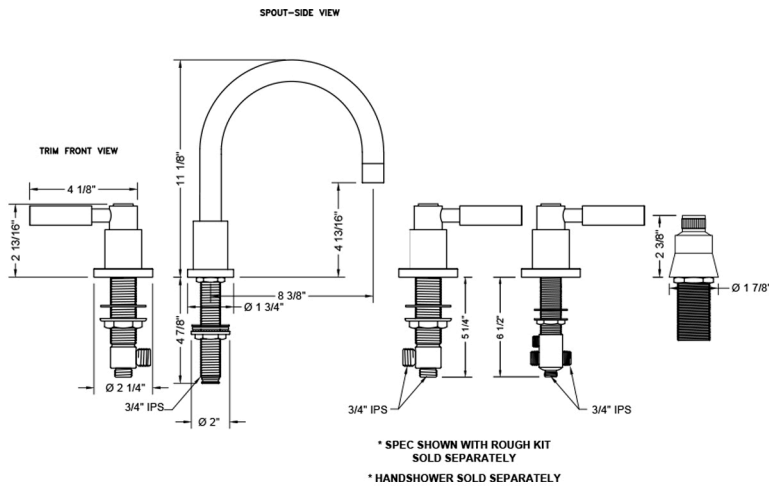

Contempo Roman Tub Set with High Lever Handles and Straight Handshower

Model #: 9980-L-S-TRIM-

JACLO®

Confidence from start to finish.*

FEATURES:

- All brass roman deck mount tub set trim
- Any handshower can be used
- Quick connect/disconnect spout
- Swivel Spout includes full flow aerator
- Includes:
 - 3060-DS hose
 - 8030 straight handshower mount
 - 8019 deck mount sleeve
- Order handshower separately
- Spout Hole Size Min-Max: 1 1/8" - 1 3/4"
- Valve Hole Size Min-Max: 1 1/4" - 1 3/8"
- Requires J-6912-DIV-RGH rough in kit
- Round escutcheons only
- Not available in WH or JACLO=COLOR

SPECIFICATION DRAWING:

AVAILABLE HANDLES: