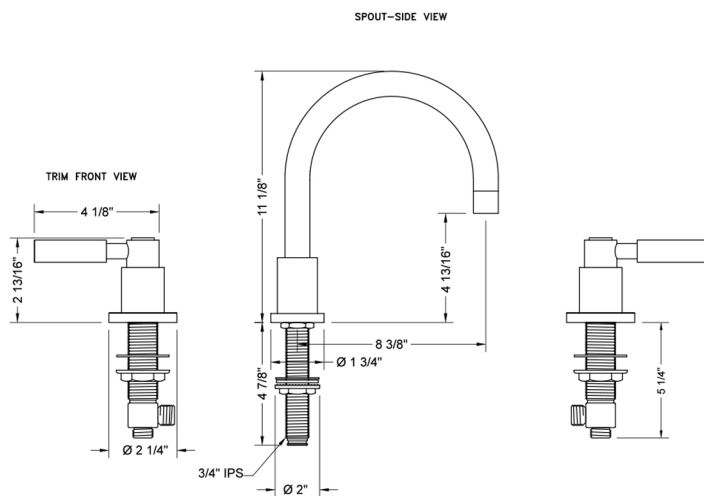

### FEATURES:

- All brass roman deck mount tub set trim
- Quick connect/disconnect spout
- Swivel Spout includes full flow aerator
- Spout Hole Size Min-Max: 1 1/8" - 1 3/4"
- Valve Hole Size Min-Max: 1 1/4" - 1 3/8"
- Requires J-6912 rough in kit
- Round escutcheons only

### SPECIFICATION DRAWING:

\* SPEC SHOWN WITH ROUGH KIT  
SOLD SEPARATELY