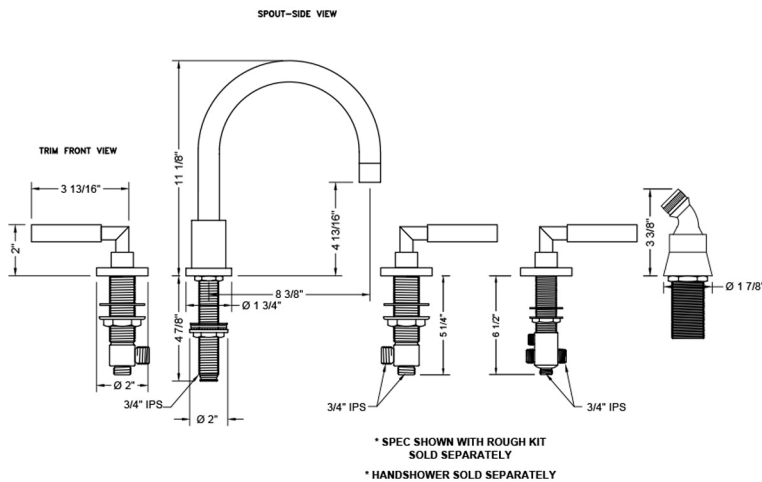

Contempo Roman Tub Set with Hub Base Lever Handles and Angled Handshower

Model #: 9980-T459-A-TRIM-

JACLO®

Confidence from start to finish.*

FEATURES:

- All brass roman deck mount tub set trim
- Any handshower can be used
- Quick connect/disconnect spout
- Swivel Spout includes full flow aerator
- Includes:
 - 3060-DS hose
 - 8029 angled handshower mount
 - 8019 deck mount sleeve
- Order handshower separately
- Spout Hole Size Min-Max: 1 1/8" - 1 3/4"
- Valve Hole Size Min-Max: 1 1/4" - 1 3/8"
- Requires J-6912-DIV-RGH rough in kit
- Round escutcheons only
- Not available in WH or JACLO=COLOR

SPECIFICATION DRAWING:

AVAILABLE HANDLES: