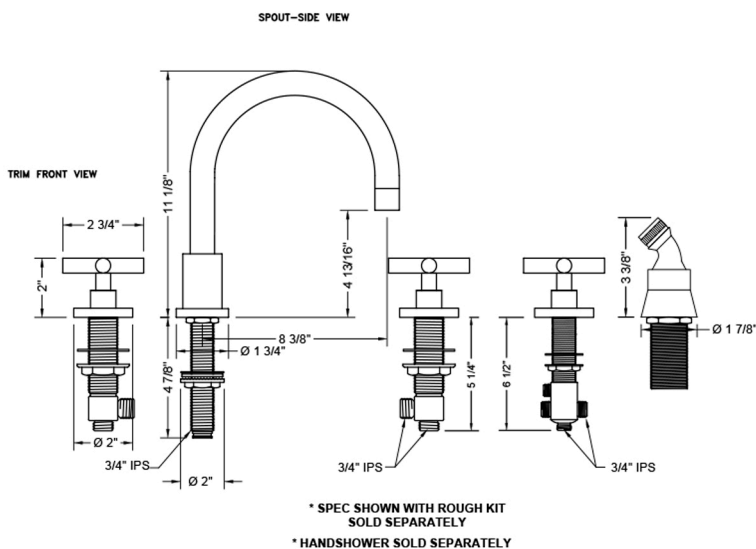

# Contempo Roman Tub Set with Hub Base Cross Handles and Angled Handshower Holder

Model #: 9980-T462-A-TRIM-

### FEATURES:

- All brass roman deck mount tub set trim
- Any handshower can be used
- Quick connect/disconnect spout
- Swivel Spout includes full flow aerator
- Includes:
  - 3060-DS hose
  - 8029 angled handshower mount
  - 8019 deck mount sleeve
- Order handshower separately
- Spout Hole Size Min-Max: 1 1/8" - 1 3/4"
- Valve Hole Size Min-Max: 1 1/4" - 1 3/8"
- Requires J-6912-DIV-RGH rough in kit
- Round escutcheons only
- Not available in WH or JACLO=COLOR

### SPECIFICATION DRAWING: