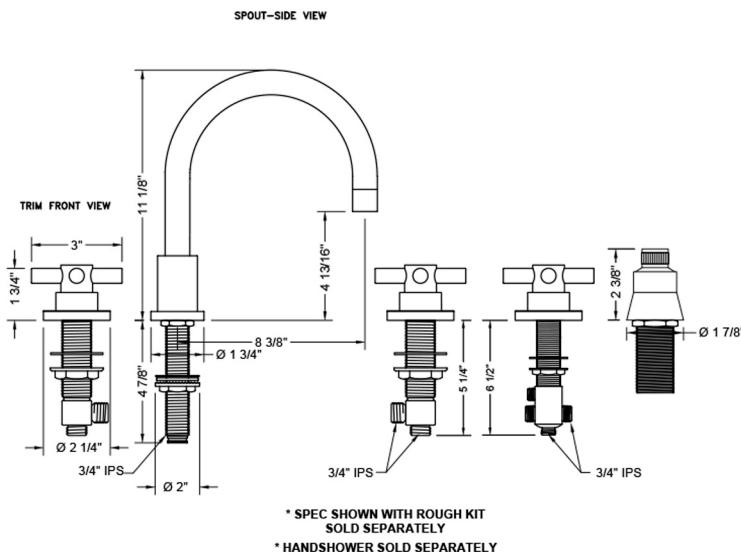

Contempo Roman Tub Set with Low Contempo Cross Handles and Straight Handshower Holder

Model #: 9980-T630-S-TRIM-

JACLO®

Confidence from start to finish.*

FEATURES:

- All brass roman deck mount tub set trim
- Any handshower can be used
- Quick connect/disconnect spout
- Swivel Spout includes full flow aerator
- Includes:
 - 3060-DS hose
 - 8030 straight handshower mount
 - 8019 deck mount sleeve
- Order handshower separately
- Spout Hole Size Min-Max: 1 1/8" - 1 3/4"
- Valve Hole Size Min-Max: 1 1/4" - 1 3/8"
- Requires J-6912-DIV-RGH rough in kit
- Round escutcheons only
- Not available in WH or JACLO=COLOR

SPECIFICATION DRAWING:

AVAILABLE HANDLES: