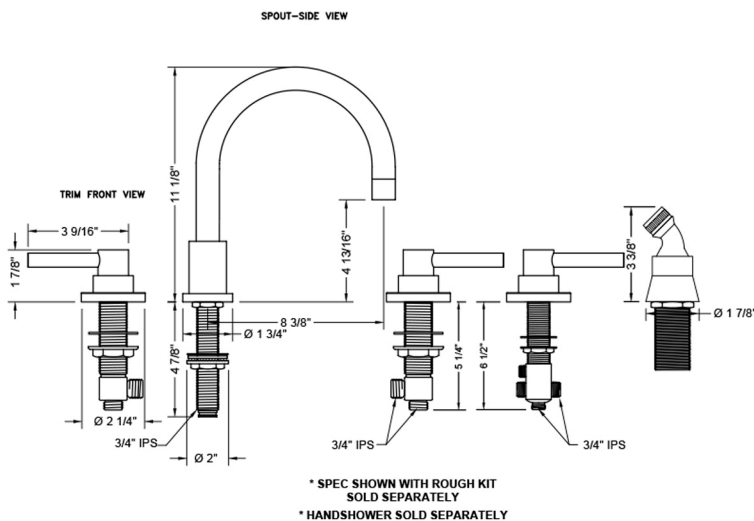

Contempo Roman Tub Set with Low Contempo Lever Handles and Angled Handshower

Model #: 9980-T632-A-TRIM-

JACLO®

Confidence from start to finish.™

FEATURES:

- All brass roman deck mount tub set trim
- Any handshower can be used
- Quick connect/disconnect spout
- Swivel Spout includes full flow aerator
- Includes:
 - 3060-DS hose
 - 8029 angled handshower mount
 - 8019 deck mount sleeve
- Order handshower separately
- Spout Hole Size Min-Max: 1 1/8" - 1 3/4"
- Valve Hole Size Min-Max: 1 1/4" - 1 3/8"
- Requires J-6912-DIV-RGH rough in kit
- Round escutcheons only
- Not available in WH or JACLO=COLOR

SPECIFICATION DRAWING:

AVAILABLE HANDLES: