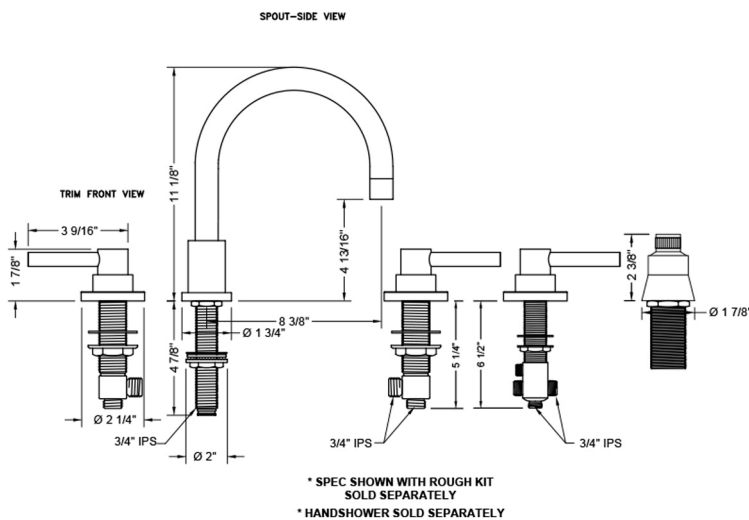

Contempo Roman Tub Set with Low Contempo Lever Handles and Straight Handshower

Model #: 9980-T632-S-TRIM-

JACLO®

Confidence from start to finish.™

FEATURES:

- All brass roman deck mount tub set trim
- Any handshower can be used
- Quick connect/disconnect spout
- Swivel Spout includes full flow aerator
- Includes:
 - 3060-DS hose
 - 8030 straight handshower mount
 - 8019 deck mount sleeve
- Order handshower separately
- Spout Hole Size Min-Max: 1 1/8" - 1 3/4"
- Valve Hole Size Min-Max: 1 1/4" - 1 3/8"
- Requires J-6912-DIV-RGH rough in kit
- Round escutcheons only
- Not available in WH or JACLO=COLOR

SPECIFICATION DRAWING:

AVAILABLE HANDLES: