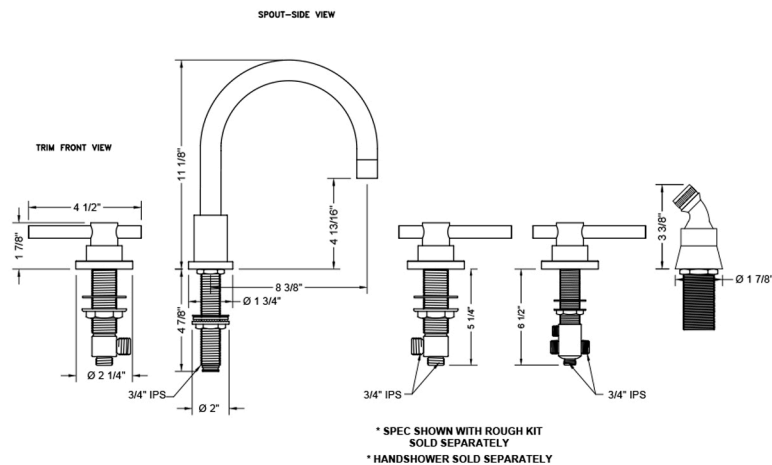

Contempo Roman Tub Set with Peg Lever Handles and Angled Handshower

Model #: 9980-T638-A-TRIM-

FEATURES:

- All brass roman deck mount tub set trim
- Any handshower can be used
- Quick connect/disconnect spout
- Swivel Spout includes full flow aerator
- Includes:
 - 3060-DS hose
 - 8029 angled handshower mount
 - 8019 deck mount sleeve
- Order handshower separately
- Spout Hole Size Min-Max: 1 1/8" - 1 3/4"
- Valve Hole Size Min-Max: 1 1/4" - 1 3/8"
- Requires J-6912-DIV-RGH rough in kit
- Round escutcheons only
- Not available in WH or JACLO=COLOR

SPECIFICATION DRAWING:

AVAILABLE HANDLES: