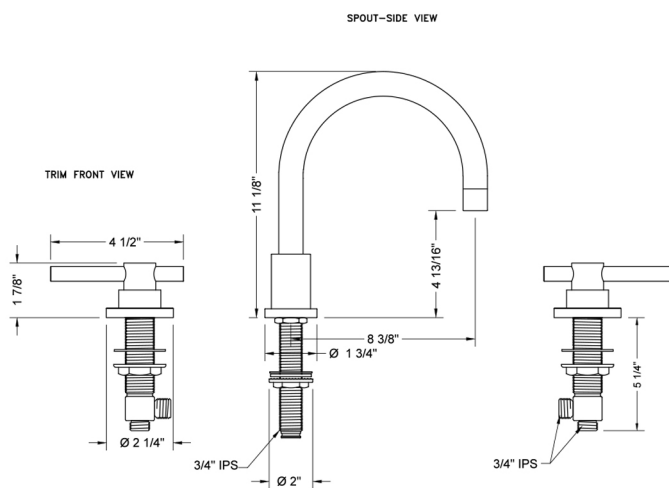

Contempo Roman Tub Set with Peg Lever Handles

Model #: 9980-T638-TRIM-

FEATURES:

- All brass roman deck mount tub set trim
- Quick connect/disconnect spout
- Swivel Spout includes full flow aerator
- Spout Hole Size Min-Max: 1 1/8" - 1 3/4"
- Valve Hole Size Min-Max: 1 1/4" - 1 3/8"
- Requires J-6912 rough in kit
- Round escutcheons only

SPECIFICATION DRAWING:

* SPEC SHOWN WITH ROUGH KIT
SOLD SEPARATELY

AVAILABLE HANDLES: