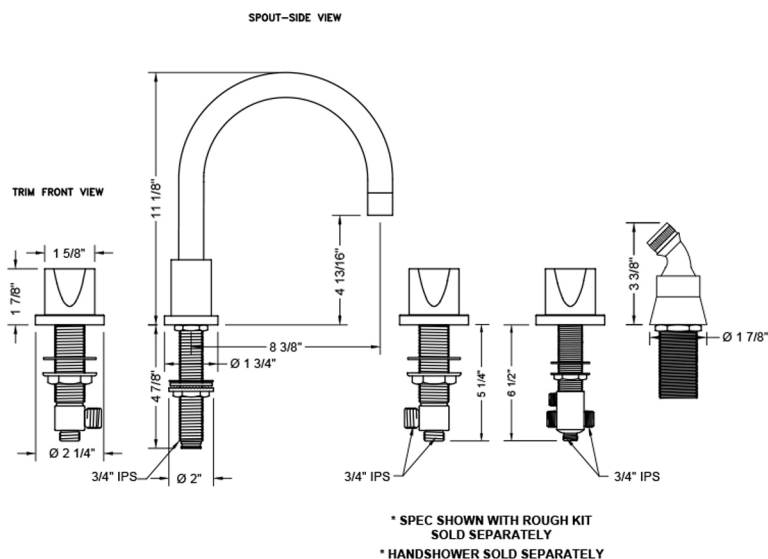

## FEATURES:

- All brass roman deck mount tub set trim
- Any handshower can be used
- Quick connect/disconnect spout
- Swivel Spout includes full flow aerator
- Includes:
  - 3060-DS hose
  - 8029 angled handshower mount
  - 8019 deck mount sleeve
- Order handshower separately
- Spout Hole Size Min-Max: 1 1/8" - 1 3/4"
- Valve Hole Size Min-Max: 1 1/4" - 1 3/8"
- Requires J-6912-DIV-RGH rough in kit
- Round escutcheons only
- Not available in WH or JACLO=COLOR

## SPECIFICATION DRAWING: