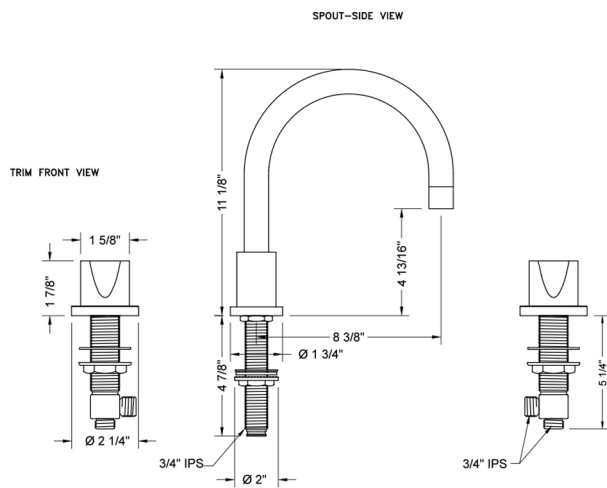

### FEATURES:

- All brass roman deck mount tub set trim
- Quick connect/disconnect spout
- Swivel Spout includes full flow aerator
- Spout Hole Size Min-Max: 1 1/8" - 1 3/4"
- Valve Hole Size Min-Max: 1 1/4" - 1 3/8"
- Requires J-6912 rough in kit
- Round escutcheons only

### SPECIFICATION DRAWING: