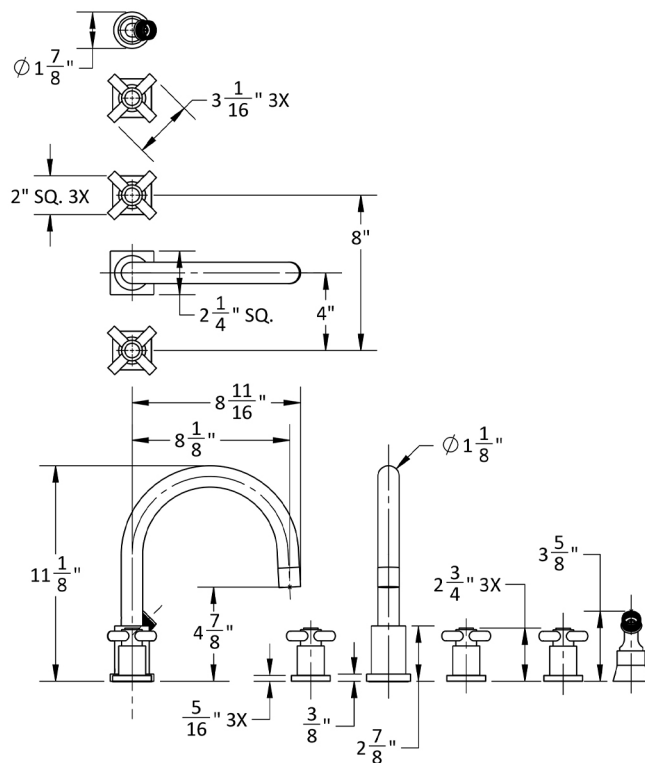

Contempo Uptown Roman Tub Set with Contempo Cross Handles - Square Escutcheons and Angled Handshower Holder

Model #: 9981-SQC-A-TRIM-

FEATURES:

- All brass roman deck mount tub set trim
- Any handshower can be used
- Quick connect/disconnect spout
- Swivel Spout includes full flow aerator
- Includes:
 - 3060-DS hose
 - 8029 angled handshower mount
 - 8019 deck mount sleeve
- Order handshower separately
- Spout Hole Size Min-Max: 1 1/8" - 1 3/4"
- Valve Hole Size Min-Max: 1 1/4" - 1 3/8"
- Requires J-6912-DIV-RGH rough in kit
- Square escutcheons only
- Not available in WH or JACLO=COLOR

SPECIFICATION DRAWING:

AVAILABLE HANDLES: