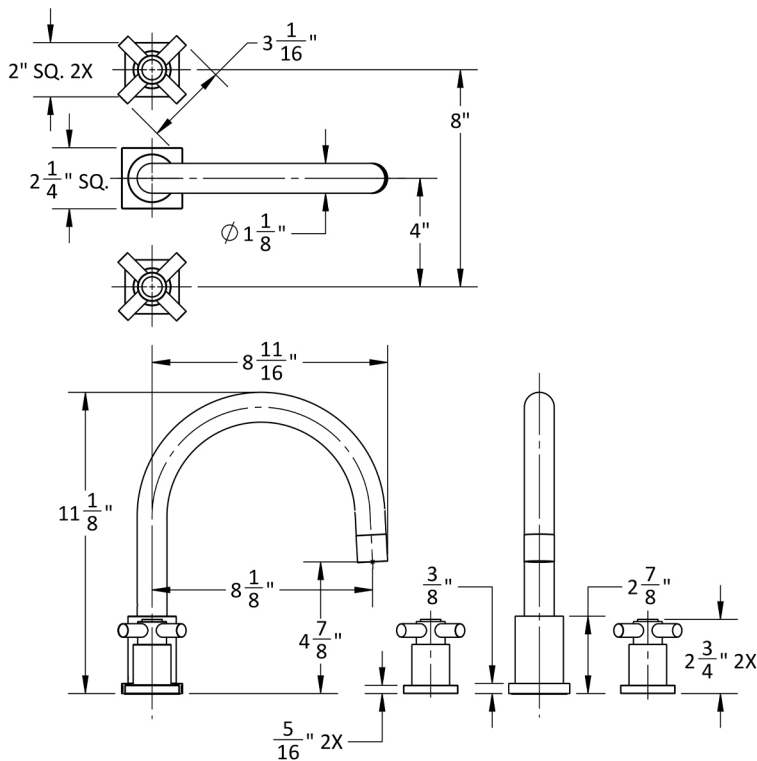

SPECIFICATION DRAWING: