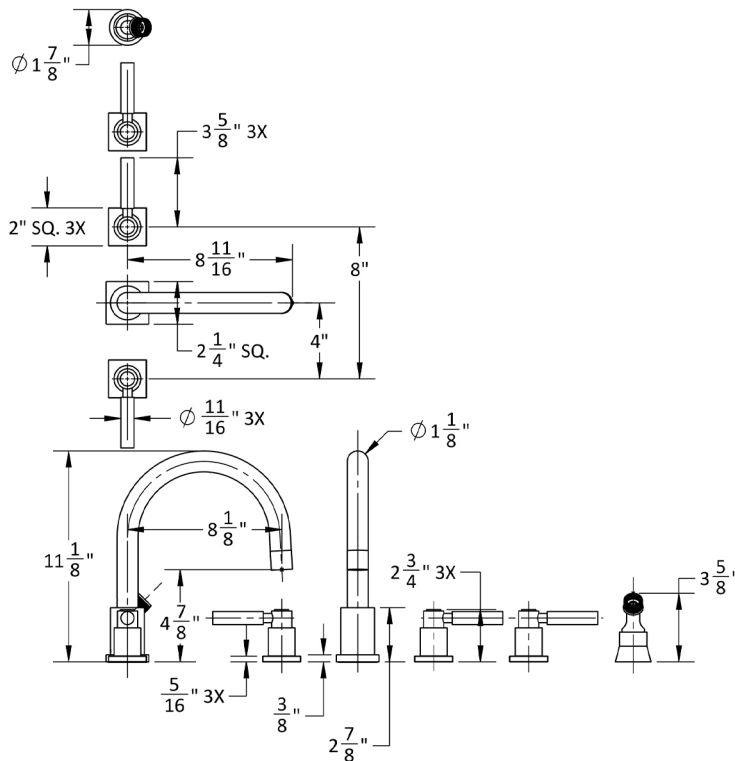

Contempo Uptown Roman Tub Set with High Lever Handles - Square Escutcheons and Angled Handshower Holder

Model #: 9981-SQL-A-TRIM-

FEATURES:

- All brass roman deck mount tub set trim
- Any handshower can be used
- Quick connect/disconnect spout
- Swivel Spout includes full flow aerator
- Includes:
 - 3060-DS hose
 - 8029 angled handshower mount
 - 8019 deck mount sleeve
- Order handshower separately
- Spout Hole Size Min-Max: 1 1/8" - 1 3/4"
- Valve Hole Size Min-Max: 1 1/4" - 1 3/8"
- Requires J-6912-DIV-RGH rough in kit
- Square escutcheons only
- Not available in WH or JACLO=COLOR

SPECIFICATION DRAWING:

AVAILABLE HANDLES: