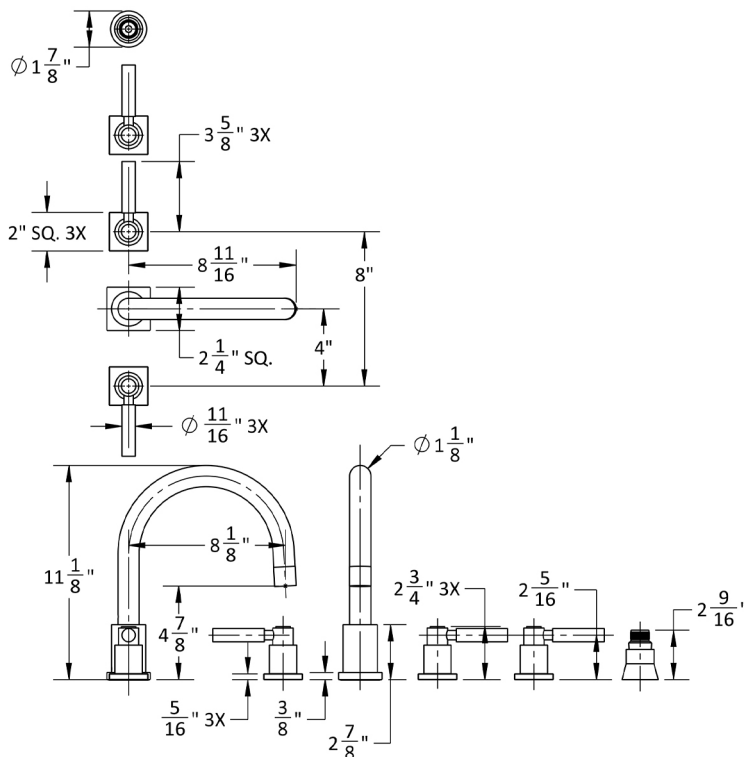

Contempo Uptown Roman Tub Set with High Lever Handles - Square Escutcheons and Straight Handshower Holder

JACLO®

Confidence from start to finish.™

Model #: 9981-SQL-S-TRIM-

FEATURES:

- All brass roman deck mount tub set trim
- Any handshower can be used
- Quick connect/disconnect spout
- Swivel Spout includes full flow aerator
- Includes:
 - 3060-DS hose
 - 8030 straight handshower mount
 - 8019 deck mount sleeve
- Order handshower separately
- Spout Hole Size Min-Max: 1 1/8" - 1 3/4"
- Valve Hole Size Min-Max: 1 1/4" - 1 3/8"
- Requires J-6912-DIV-RGH rough in kit
- Square escutcheons only
- Not available in WH or JACLO=COLOR

SPECIFICATION DRAWING:

AVAILABLE HANDLES: