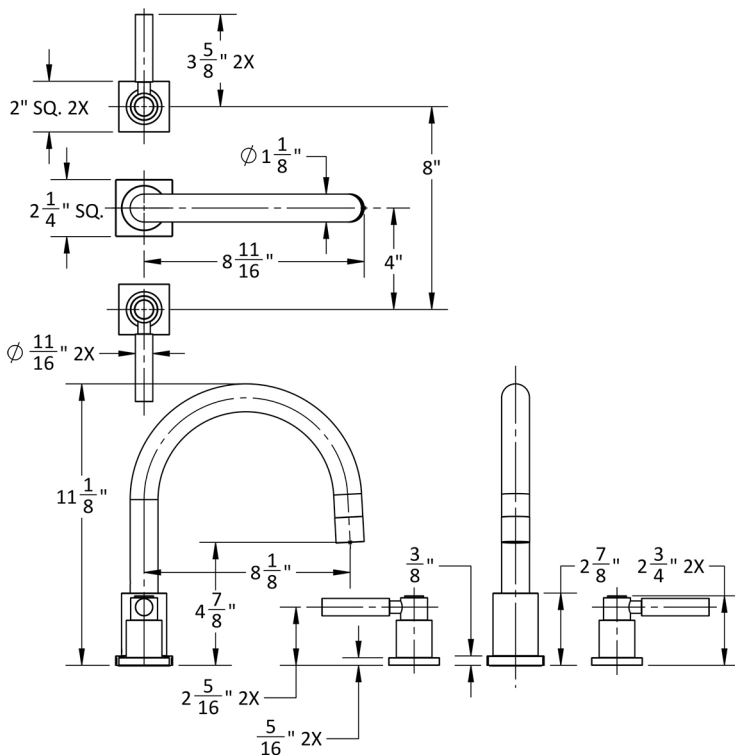

# Contempo Uptown Roman Tub Set with Contempo High Lever Handles - Square Escutcheons

Model #: 9981-SQL-TRIM-

### FEATURES:

- All brass roman deck mount tub set trim
- Quick connect/disconnect spout
- Swivel Spout includes full flow aerator
- Spout Hole Size Min-Max: 1 1/8" - 1 3/4"
- Valve Hole Size Min-Max: 1 1/4" - 1 3/8"
- Requires J-6912 rough in kit
- Square escutcheons only

### SPECIFICATION DRAWING: