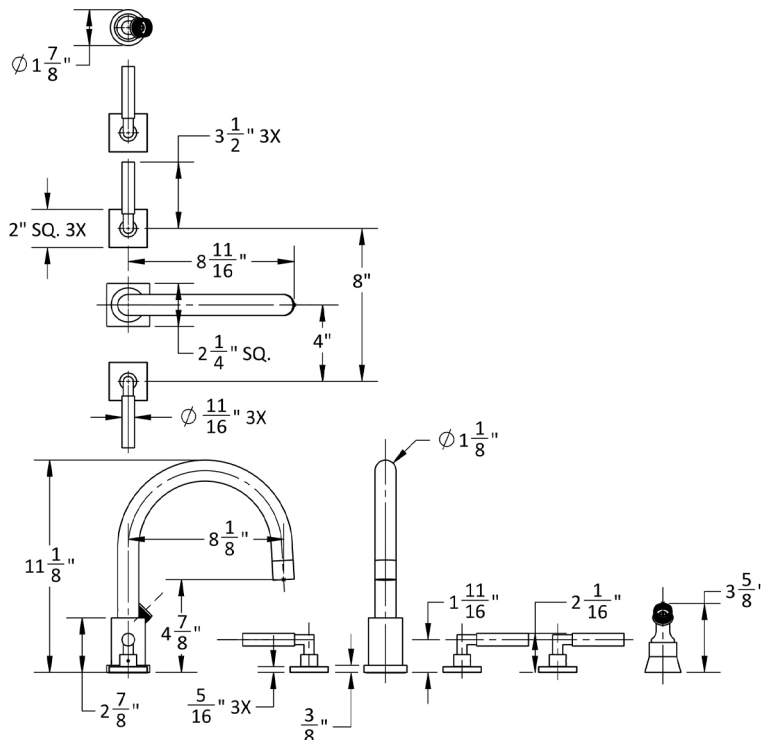

Contempo Uptown Roman Tub Set with Hub Base Lever Handles - Square Escutcheons and Angled Handshower Holder

JACLO®

Confidence from start to finish.™

Model #: 9981-TSQ459-A-TRIM-

FEATURES:

- All brass roman deck mount tub set trim
- Any handshower can be used
- Quick connect/disconnect spout
- Swivel Spout includes full flow aerator
- Includes:
 - 3060-DS hose
 - 8029 angled handshower mount
 - 8019 deck mount sleeve
- Order handshower separately
- Spout Hole Size Min-Max: 1 1/8" - 1 3/4"
- Valve Hole Size Min-Max: 1 1/4" - 1 3/8"
- Requires J-6912-DIV-RGH rough in kit
- Square escutcheons only
- Not available in WH or JACLO=COLOR

SPECIFICATION DRAWING:

AVAILABLE HANDLES: